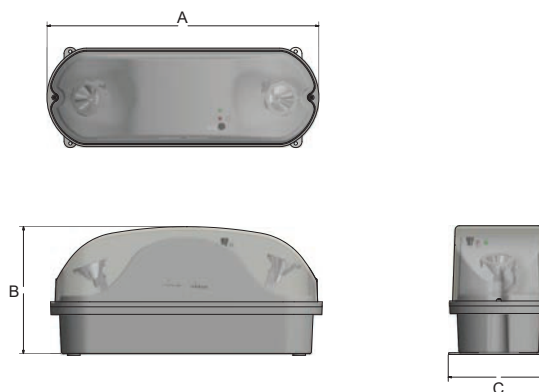

Project:	
Type:	
Catalog #:	

SPECIFICATIONS: OVERVIEW

The RINCON REMOTE is vandal resistant, durable and can be depended on in the event of an emergency. The gasketed die-cast aluminum housing and clear polycarbonate lens is suitable for areas that are wet, cold or that generate dust. Tamper resistant screws are standard and ensure the integrity of the remote. The operating temperature is from -22°F up to 104°F (-30°C to 40°C).

MECHANICAL SPECIFICATIONS

The RINCON REMOTE is constructed from a durable, fully gasketed NEMA 4X and IP66 rated die-cast aluminum housing. Stainless steel mounting straps are supplied for surface mounting. The RINCON REMOTE is supplied standard in a durable gray powder coat, baked finish. Other colors are available, including color matching, please specify. CSA 22.2 No. 141 Performance Certified.

DIMENSIONS (in, mm.)

Series	A	B	C
RIN-R	16 1/4"	7 1/2"	6"
	413mm	191mm	152mm

ORDERING LOGIC

Series	Operation	Lamps	Options
RIN-R	6 VDC 12 VDC 24 VDC	See lamp selection on next page	CC (custom color mounting plate) WG (wireguard)

TAMPER RESISTANT DESIGN:

The RINCON REMOTE series of vandal resistant emergency lighting units are designed to stand up to abuse in applications such as schools, public areas, institutions and apartment complexes where vandalism may potentially occur. The heavy die-cast aluminum body and polycarbonate lens offer extreme protection and superior performance. Tamper resistant screws are standard and ensure the integrity of the unit.